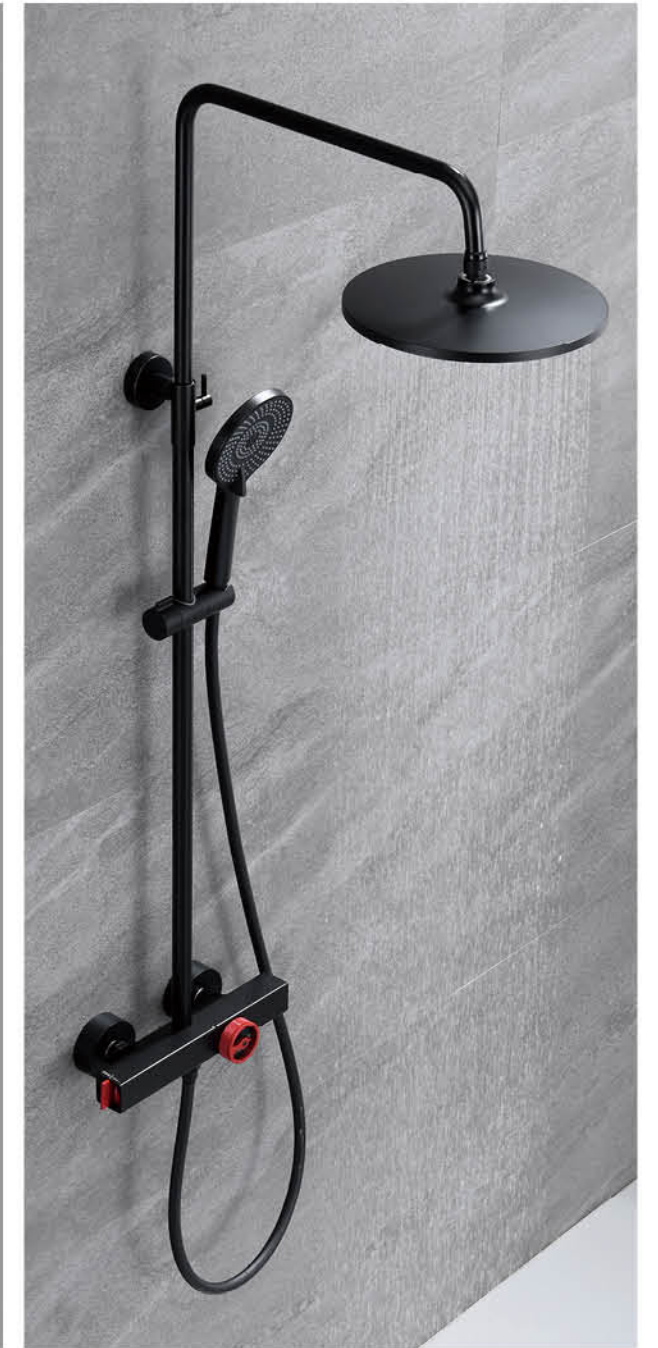

61124BH
恒温大淋浴花洒 / 黑+红
Thermostatic shower set/Black+Red